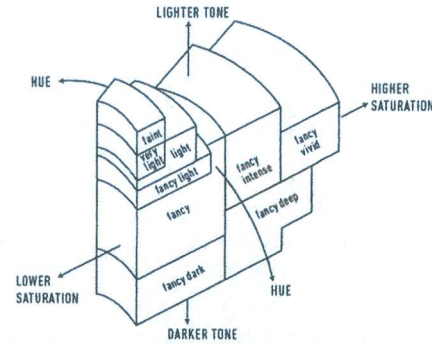

Color Grade Fancy Intense Pink-Purple

Color Origin Natural

Color Distribution Even

Inscription(s): GIA 2171270001

GIA REPORT
2171270001

Verify this report at gia.edu

ADDITIONAL INFORMATION

GIA COLORED DIAMOND SCALE

Illustration of GIA fancy color grade interrelationships

The results documented in this report refer only to the diamond described, and were obtained using the techniques and equipment available to GIA at the time of examination. This report is not a guarantee or valuation. For additional information and important limitations and disclaimers, please see www.gia.edu/terms or call +1 800 421 7250 or +1 760 603 4500. ©2014 Gemological Institute of America, Inc.