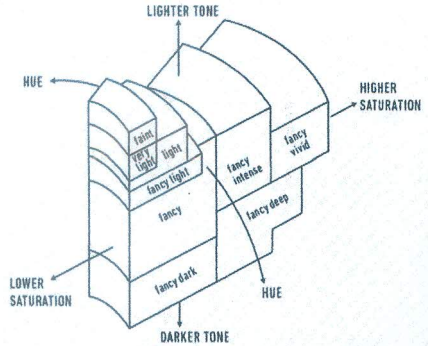

Measurements 5.96 x 4.66 x 2.64 mm

Carat Weight 0.52 carat

Color Grade Fancy Intense Purple-Pink

Color Origin Natural

Color Distribution Even

Inscriptions(s): GIA 14921274

ADDITIONAL INFORMATION

GIA COLORED DIAMOND SCALE

Illustration of GIA fancy color grade interrelationships